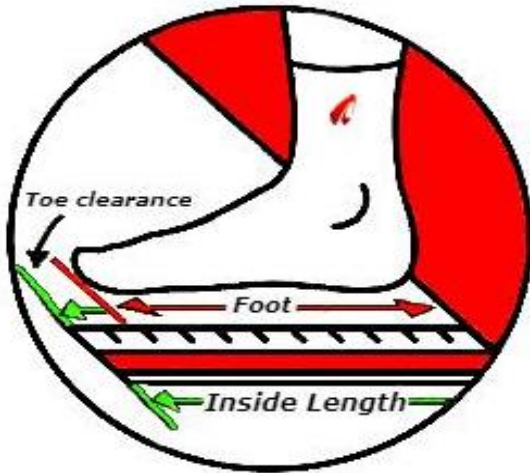

Sizing is easy, order your regular sneaker size, but go up one size if you have big wide feet.

**Or, you can follow this sizing method...**

Place your heel against a wall and measure out to the end of your big toe.

The boot's **inside length** (listed below) should be **15-20mm longer** than your feet.

This measurement gives you the correct toe clearance for safety and comfort.

**NOTE**

This is a general shoe / boot size chart and is intended to be used as a guide only. Fitment may not be exact, depending on international conversions and differing manufacturer specifications

Women's Sizing		
EURO	USA	NOTE
35	4	240mm inside length
36	5	245mm inside length
37	6	250mm inside length
38	7	255mm inside length
39	8	260mm inside length
40	9	265mm inside length
41	10	270mm inside length
42	11	280mm inside length

Youth Sizing		
EURO	USA	NOTE
32	1	225mm inside length
33	1.5	230mm inside length
34	2	235mm inside length
35	2.5	240mm inside length
36	3	245mm inside length
37	4	250mm inside length
38	5	255mm inside length
39	6	260mm inside length
40	6.5	265mm inside length
41	7	270mm inside length