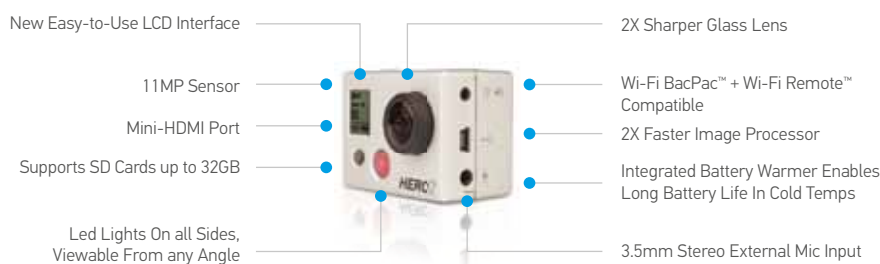

## Professional Power To The People

- 1080p | 960p | 720p | WVGA
- 120 | 60 | 40 | 30 FPS
- 11MP 10 Photos/sec
- 170° | 127° | 90° FOV

GoPro spared no-expense engineering the HD HERO2. The result is the most versatile, powerful and easy to use camera in the world.

**WVGA:** 848x480 / 16:9  
170° Wide FOV  
127° Medium FOV ★★  
120 FPS ★  
60 FPS

★ = GoPro Exclusive Feature

★★ Available With Future Firmware Update

### PHOTO

RESOLUTIONS: 11MP, 8MP, 5 MP

FOV: Wide 170° FOV, Medium 127° FOV

CAPTURE MODES: Single, 10 Photo Burst, Time-Lapse\*, Self-Timer

\* Now supports time-lapse photo every 0.5 seconds. Requires Class 10 speed SD Card.