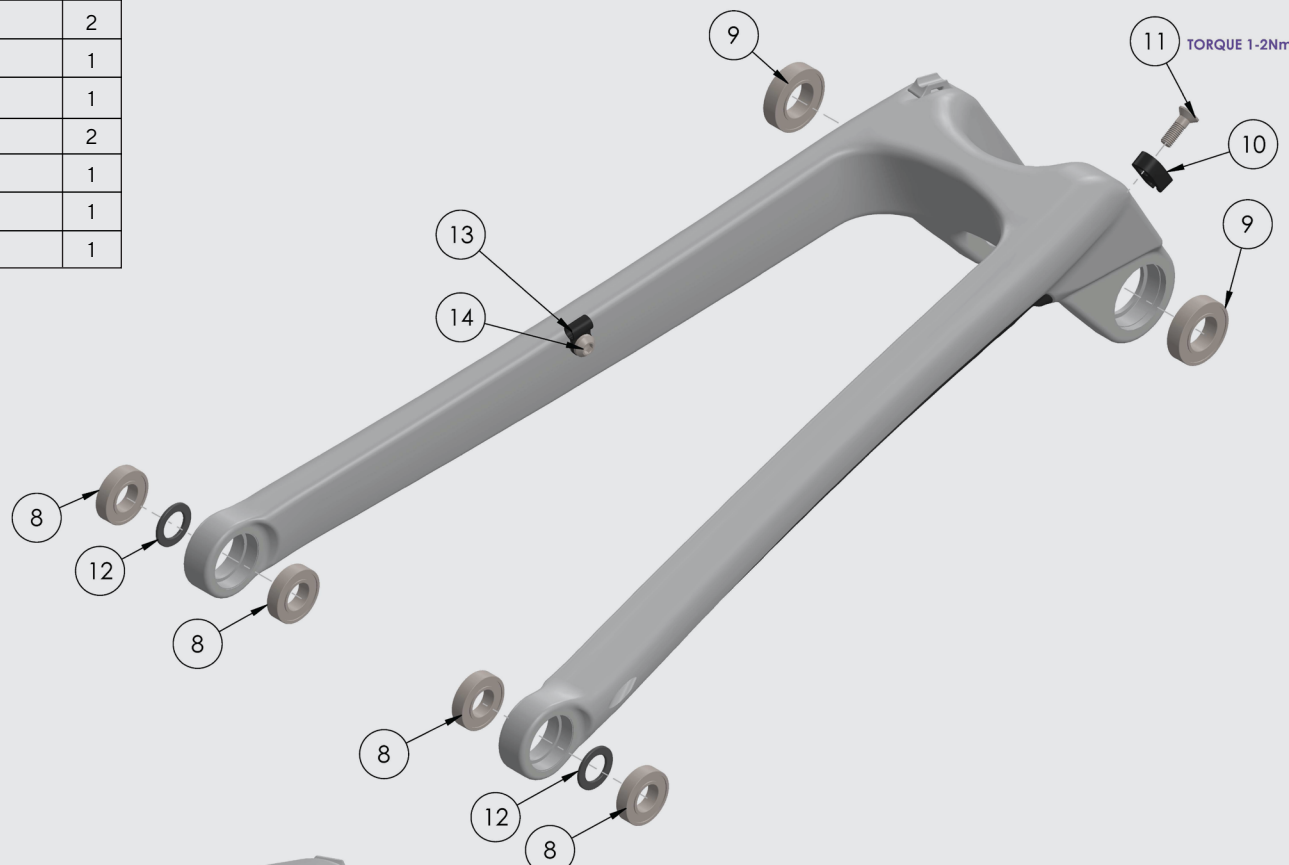

# EXPLODED VIEW - V1.0

ITEM NO.	DESCRIPTION	QTY
1	004.002.0010 CHAINSTAY PROTECTOR	1
2	001.004.0007 DROPOUT BOLT 5mm HEX	4
3	001.004.0008 DROPOUT NUT 8mm HEX	4
4	001.004.0006 27.5 [0] NON-DRIVESIDE DROPOUT ALT. 001.004.0003 ALT. 29 [0] NON-DRIVESIDE DROPOUT	1
5	001.004.0004 27.5 [0] DRIVESIDE DROPOUT ALT. 001.004.0001 ALT. 29 [0] DRIVESIDE DROPOUT	1
6	003.007.0005 M5 x 25 SOCKET SCREW 5mm HEX	1
7	002.005.0004 M5 x 1.0 WASHER 10mm OD	1

**ATTENTION: ENSURE SURFACE IS CLEAN AND FREE FROM GREASE!**

**!!! ATTENTION: ENSURE CORRECT ALIGNMENT!**

# EXPLODED VIEW - V1.0

ITEM NO.	DESCRIPTION	QTY
8	ENDURO 6901 LLU MAX	4
9	ENDURO 6902 LLU MAX	2
10	004.001.0005 REAR TRIANGLE CABLE PORT RH	1
11	003.007.0013 SEATSTAY CABLE PORT SCREW	1
12	002.004.0016 SPACER 12x1.5	2
13	004.001.0011 P-TYPE CABLE GUIDE	1
14	003.007.0002 ACCESSORY SCREW	1
15	004.002.0012 SEATSTAY PROTECTOR	1

# EXPLODED VIEW - V1.0

ITEM NO.	DESCRIPTION	QTY
26	003.006.0001 SEAT CLAMP	1
27	003.007.0008 SEAT CLAMP BARREL	1
6	003.007.0005 M5 x 25 SOCKET SCREW 5mm HEX	1

ITEM NO.	DESCRIPTION	QTY
14	003.007.0002 ACCESSORY SCREW	11
28	004.002.0015 FENDER*	1
29	004.002.0016 DOWNTUBE PROTECTOR*	1
30	004.002.0017 DOWNTUBE PROTECTOR UPPER*	1
31	004.002.0014 SUPERNOUGHT LH BUMP STOP	1
32	004.002.0013 SUPERNOUGHT RH BUMP STOP	1