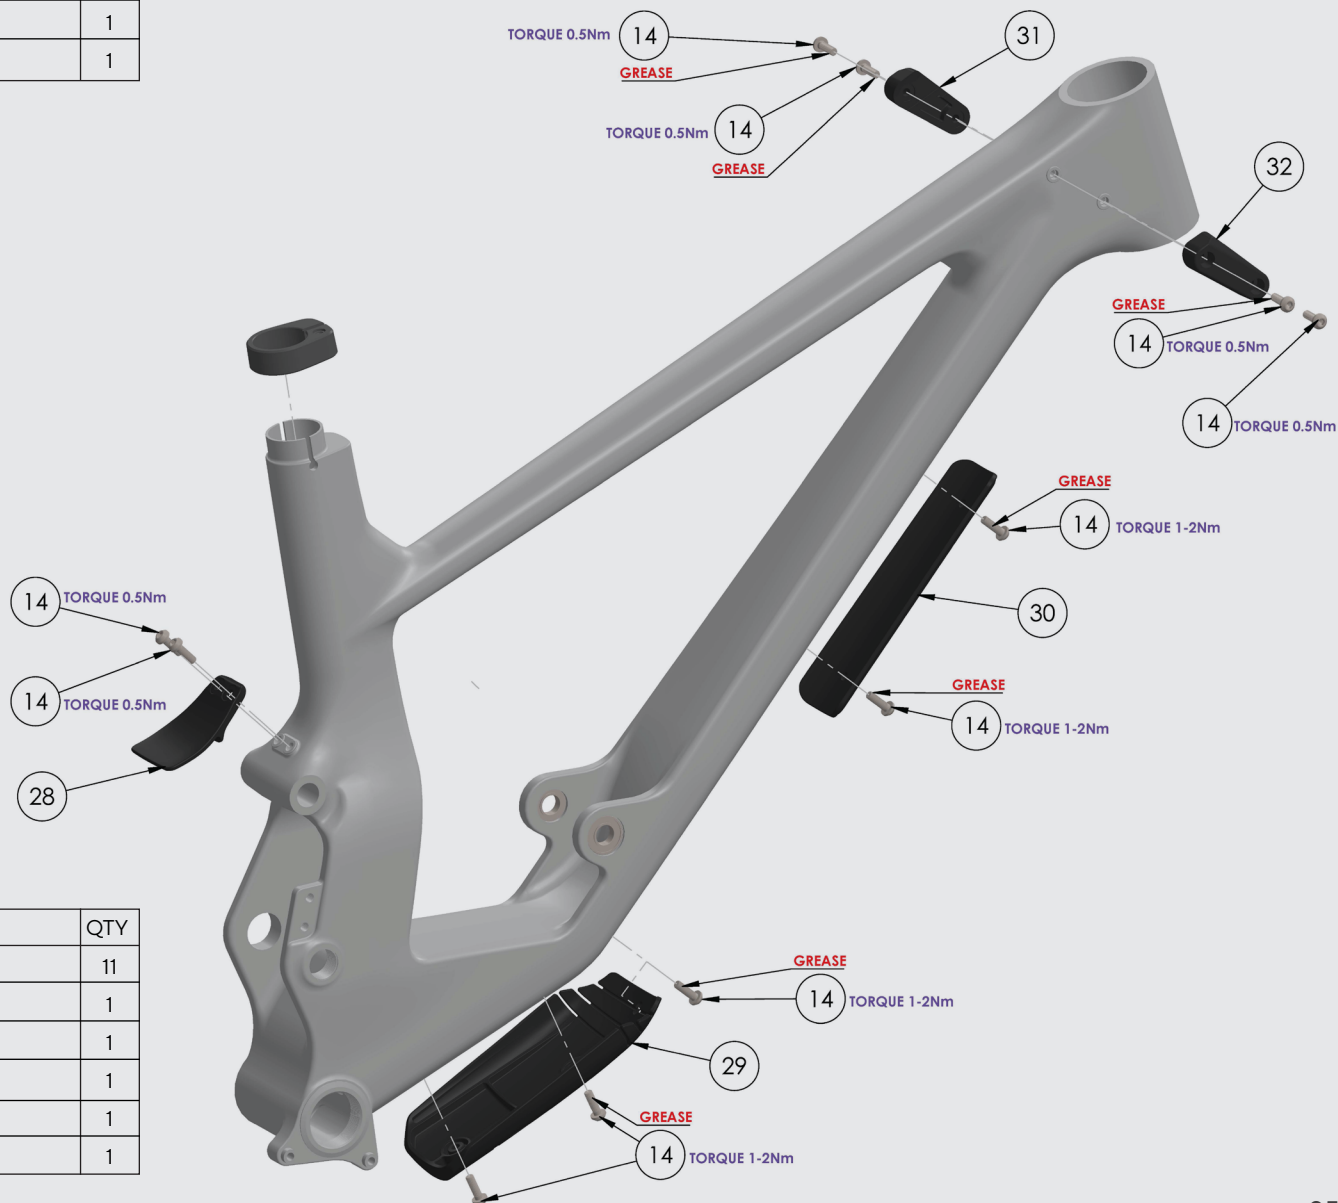

**ATTENTION: APPLY LIGHT FILM OF GREASE TO BEARING BORES BEFORE INSTALLATION!**

**ATTENTION: APPLY LIGHT FILM OF GREASE TO BEARING BORES BEFORE INSTALLATION!**

# EXPLODED VIEW - V1.0

ITEM NO.	DESCRIPTION	QTY
26	003.006.0001 SEAT CLAMP	1
27	003.007.0008 SEAT CLAMP BARREL	1
6	003.007.0005 M5 x 25 SOCKET SCREW 5mm HEX	1

ITEM NO.	DESCRIPTION	QTY
14	003.007.0002 ACCESSORY SCREW	11
28	004.002.0015 FENDER*	1
29	004.002.0016 DOWNTUBE PROTECTOR*	1
30	004.002.0017 DOWNTUBE PROTECTOR UPPER*	1
31	004.002.0014 SUPERNOUGHT LH BUMP STOP	1
32	004.002.0013 SUPERNOUGHT RH BUMP STOP	1

# EXPLODED VIEW - V1.0

ITEM NO.	DESCRIPTION	QTY
33	SUPERNOUGHT ROCKER LINK ASSEMBLY	1
34	002.001.0014 SHAFT 20x60 Ext	1
35	002.005.0002 TAPERED WASHER 20mm	1
36	002.005.0003 M6 x 1.6 WASHER 11mm OD	1
37	003.007.0011 M6 x 25 TAPER SOCKET SCREW 5mm HEX	1