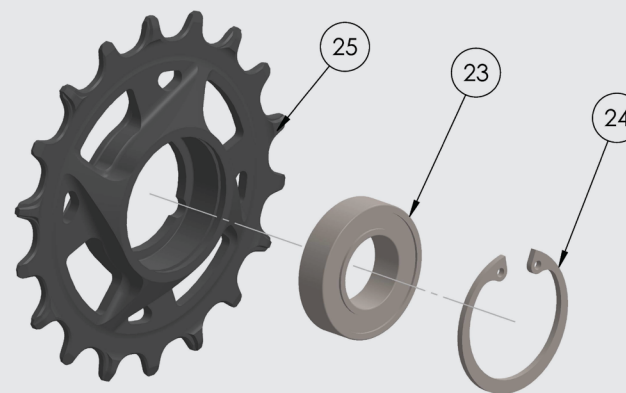

ATTENTION: APPLY LIGHT FILM OF GREASE TO BEARING BORES BEFORE INSTALLATION!