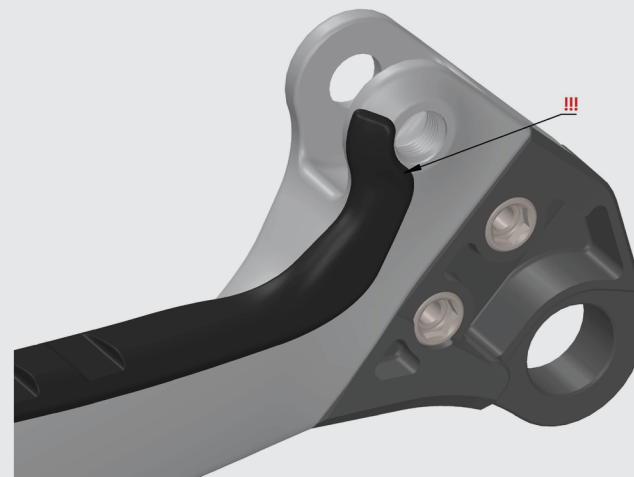

EXPLODED VIEW - V1.0

ITEM NO.	DESCRIPTION	QTY
1	004.002.0010 CHAINSTAY PROTECTOR	1
2	001.004.0007 DROPOUT BOLT 5mm HEX	4
3	001.004.0008 DROPOUT NUT 8mm HEX	4
4	001.004.0006 27.5 [0] NON-DRIVESIDE DROPOUT ALT. 001.004.0003 ALT. 29 [0] NON-DRIVESIDE DROPOUT	1
5	001.004.0004 27.5 [0] DRIVESIDE DROPOUT ALT. 001.004.0001 ALT. 29 [0] DRIVESIDE DROPOUT	1
6	003.007.0005 M5 x 25 SOCKET SCREW 5mm HEX	1
7	002.005.0004 M5 x 1.0 WASHER 10mm OD	1

ATTENTION: ENSURE SURFACE IS CLEAN AND FREE FROM GREASE!