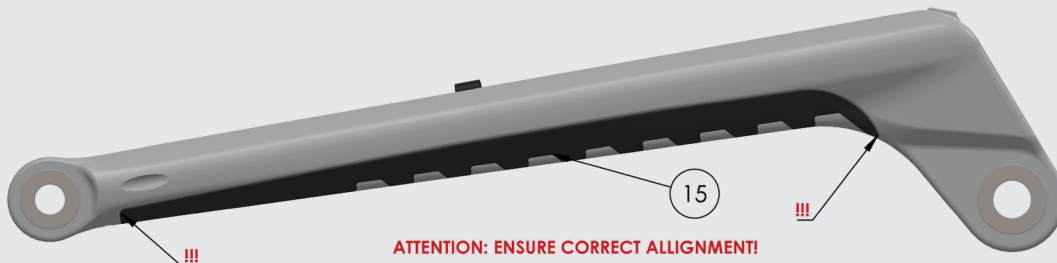

EXPLODED VIEW - V1.0

ITEM NO.	DESCRIPTION	QTY
8	ENDURO 6901 LLU MAX	4
9	ENDURO 6902 LLU MAX	2
10	004.001.0005 REAR TRIANGLE CABLE PORT RH	1
11	003.007.0013 SEATSTAY CABLE PORT SCREW	1
12	002.004.0016 SPACER 12x1.5	2
13	004.001.0011 P-TYPE CABLE GUIDE	1
14	003.007.0002 ACCESSORY SCREW	1
15	004.002.0012 SEATSTAY PROTECTOR	1

ATTENTION: APPLY LIGHT FILM OF GREASE TO BEARING BORES BEFORE INSTALLATION!