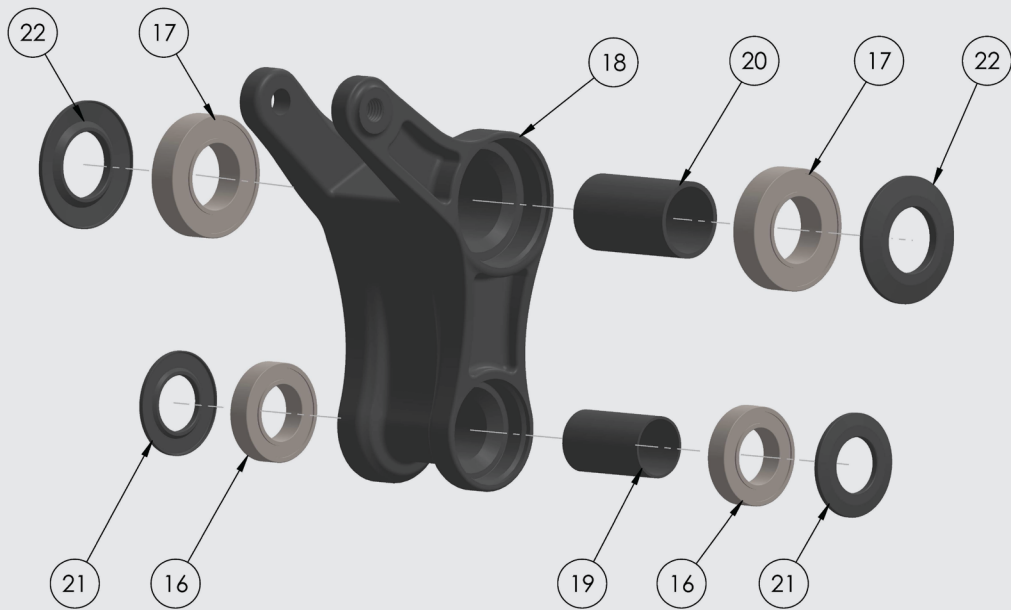

# EXPLODED VIEW - V1.0

ITEM NO.	DESCRIPTION	QTY
8	ENDURO 6901 LLU MAX	2

**ATTENTION: APPLY LIGHT FILM OF GREASE TO BEARING BORES BEFORE INSTALLATION!**

# EXPLODED VIEW - V1.0

ITEM NO.	DESCRIPTION	QTY
16	ENDURO 6903 LLU MAX	2
17	ENDURO 6904 LLU MAX	2
18	001.001.0011 SUPERNOUGHT ROCKER LINK	1
19	002.004.0018 SPACER 17x31.5	1
20	002.004.0019 SPACER 20x37.5	1
21	002.004.0014 SPACER 17x2.25	2
22	002.004.0015 SPACER 20x3.25	2

# EXPLODED VIEW - V1.0

ITEM NO.	DESCRIPTION	QTY
26	003.006.0001 SEAT CLAMP	1
27	003.007.0008 SEAT CLAMP BARREL	1
6	003.007.0005 M5 x 25 SOCKET SCREW 5mm HEX	1

ITEM NO.	DESCRIPTION	QTY
14	003.007.0002 ACCESSORY SCREW	11
28	004.002.0015 FENDER*	1
29	004.002.0016 DOWNTUBE PROTECTOR*	1
30	004.002.0017 DOWNTUBE PROTECTOR UPPER*	1
31	004.002.0014 SUPERNOUGHT LH BUMP STOP	1
32	004.002.0013 SUPERNOUGHT RH BUMP STOP	1