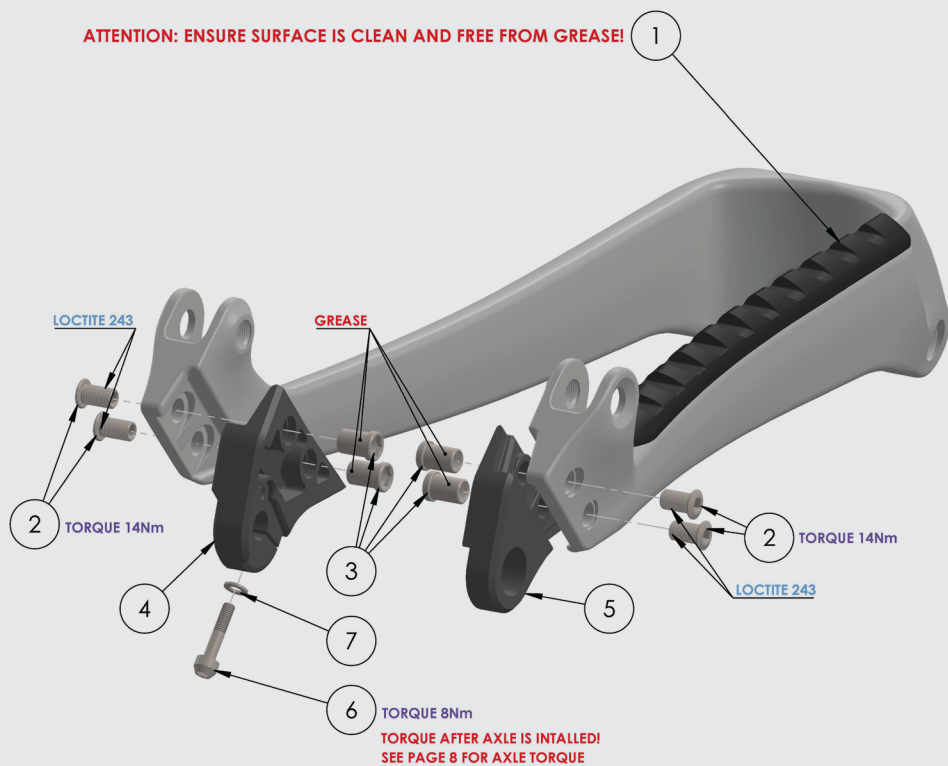

**SUPERNOUGHT //**  
**EXPLODED VIEW**

# EXPLODED VIEW - V1.0

ITEM NO.	DESCRIPTION	QTY
1	004.002.0010 CHAINSTAY PROTECTOR	1
2	001.004.0007 DROPOUT BOLT 5mm HEX	4
3	001.004.0008 DROPOUT NUT 8mm HEX	4
4	001.004.0006 27.5 [0] NON-DRIVESIDE DROPOUT ALT. 001.004.0003 ALT. 29 [0] NON-DRIVESIDE DROPOUT	1
5	001.004.0004 27.5 [0] DRIVESIDE DROPOUT ALT. 001.004.0001 ALT. 29 [0] DRIVESIDE DROPOUT	1
6	003.007.0005 M5 x 25 SOCKET SCREW 5mm HEX	1
7	002.005.0004 M5 x 1.0 WASHER 10mm OD	1

**ATTENTION: ENSURE SURFACE IS CLEAN AND FREE FROM GREASE!**

**!!! ATTENTION: ENSURE CORRECT ALIGNMENT!**