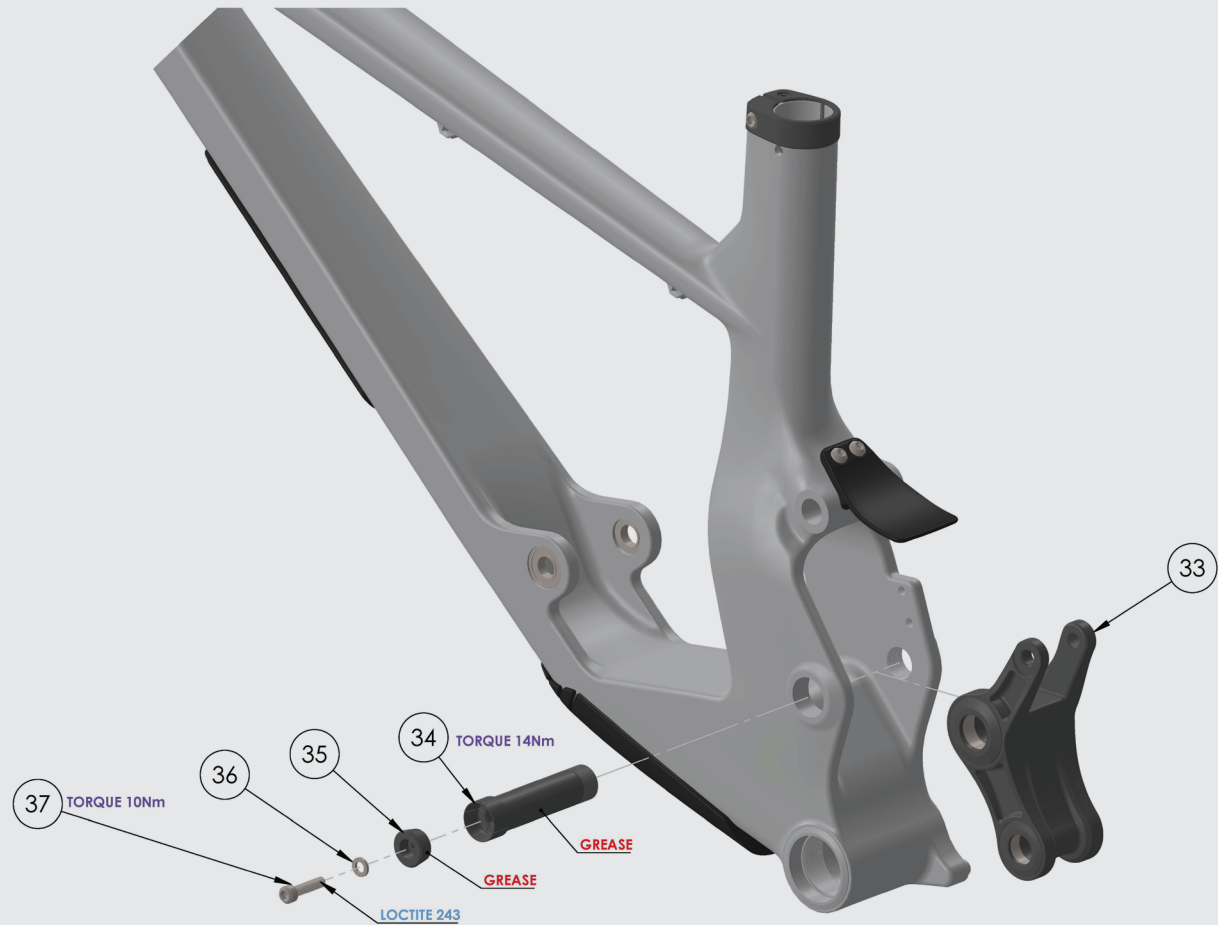

# EXPLODED VIEW - V1.0

ITEM NO.	DESCRIPTION	QTY
26	003.006.0001 SEAT CLAMP	1
27	003.007.0008 SEAT CLAMP BARREL	1
6	003.007.0005 M5 x 25 SOCKET SCREW 5mm HEX	1

ITEM NO.	DESCRIPTION	QTY
14	003.007.0002 ACCESSORY SCREW	11
28	004.002.0015 FENDER*	1
29	004.002.0016 DOWNTUBE PROTECTOR*	1
30	004.002.0017 DOWNTUBE PROTECTOR UPPER*	1
31	004.002.0014 SUPERNOUGHT LH BUMP STOP	1
32	004.002.0013 SUPERNOUGHT RH BUMP STOP	1

# EXPLODED VIEW - V1.0

ITEM NO.	DESCRIPTION	QTY
33	SUPERNOUGHT ROCKER LINK ASSEMBLY	1
34	002.001.0014 SHAFT 20x60 Ext	1
35	002.005.0002 TAPERED WASHER 20mm	1
36	002.005.0003 M6 x 1.6 WASHER 11mm OD	1
37	003.007.0011 M6 x 25 TAPER SOCKET SCREW 5mm HEX	1