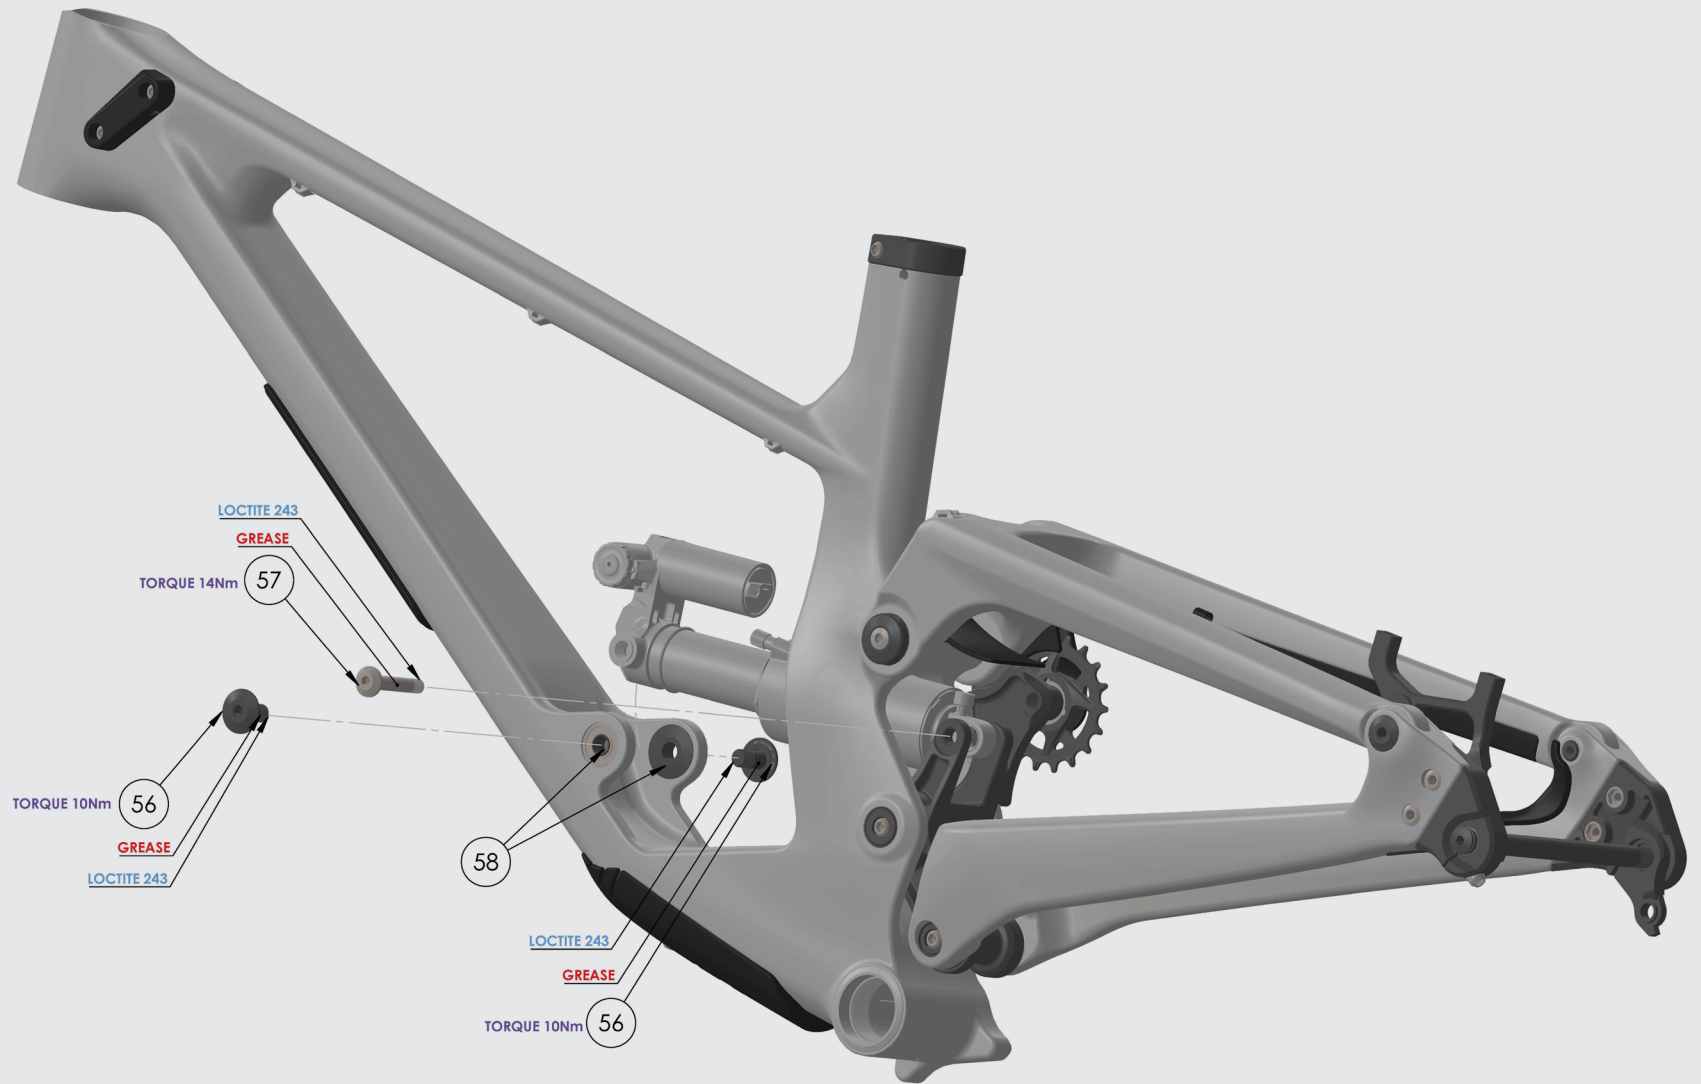

# EXPLODED VIEW - V1.0

ITEM NO.	DESCRIPTION	QTY
47	001.005.0004 BRAKE MOUNT 27.5 [0,+10,-10] 200mm ALT. 001.005.0002 ALT. BRAKE MOUNT 29 [0,+10] 200mm	1
48	003.007.0012 M4 x 10 TAPER SOCKET SCREW 4mm HEX	1
46	003.007.0006 M6 x 20 COUNTERSUNK SCREW 5mm HEX	1
49	UNIVERSAL DERAILEUR HANGER	1
50	BURGTEC 180 x 1mm AXLE UDH	1
51	003.001.0012 SUPERNOUGHT IP MOUNT	1
52	003.001.0014 IDLER PULLY SCREW 10x1	1
53	003.007.0009 M6 x 16 COUNTERSUNK SCREW 5mm HEX	2
37	003.007.0011 M6 x 25 TAPER SOCKET SCREW 5mm HEX	1
54	004.003.0012 SUPERNOUGHT CHAIN GUIDE	1
55	003.007.0014 M5 x 16 LEFT HAND THREAD 3mm HEX	1

# EXPLODED VIEW - V1.0

ITEM NO.	DESCRIPTION	QTY
56	002.002.0006 SCREW 10x1x18.5 24OD	2
57	003.007.0004 SHOCK SCREW 8x1.25x48	1
58	002.004.0010 SPACER 10x4 FLANGED TOP HAT	2