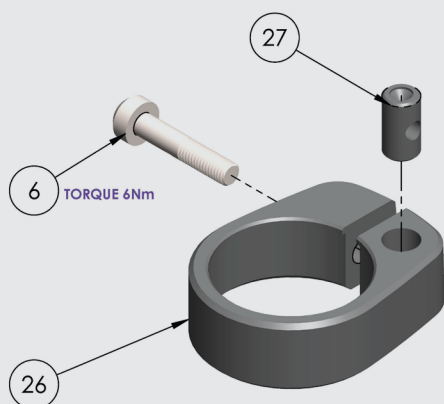

**ATTENTION: APPLY LIGHT FILM OF GREASE TO BEARING BORES BEFORE INSTALLATION!**

**ATTENTION: APPLY LIGHT FILM OF GREASE TO BEARING BORES BEFORE INSTALLATION!**

# EXPLODED VIEW - V1.0

ITEM NO.	DESCRIPTION	QTY
26	003.006.0001 SEAT CLAMP	1
27	003.007.0008 SEAT CLAMP BARREL	1
6	003.007.0005 M5 x 25 SOCKET SCREW 5mm HEX	1

ITEM NO.	DESCRIPTION	QTY
14	003.007.0002 ACCESSORY SCREW	11
28	004.002.0015 FENDER*	1
29	004.002.0016 DOWNTUBE PROTECTOR*	1
30	004.002.0017 DOWNTUBE PROTECTOR UPPER*	1
31	004.002.0014 SUPERNOUGHT LH BUMP STOP	1
32	004.002.0013 SUPERNOUGHT RH BUMP STOP	1

# EXPLODED VIEW - V1.0

ITEM NO.	DESCRIPTION	QTY
33	SUPERNOUGHT ROCKER LINK ASSEMBLY	1
34	002.001.0014 SHAFT 20x60 Ext	1
35	002.005.0002 TAPERED WASHER 20mm	1
36	002.005.0003 M6 x 1.6 WASHER 11mm OD	1
37	003.007.0011 M6 x 25 TAPER SOCKET SCREW 5mm HEX	1

# EXPLODED VIEW - V1.0

ITEM NO.	DESCRIPTION	QTY
38	002.001.0011 SHAFT 12x30	2
39	002.001.0012 SHAFT 15x82 EXT	1
40	002.001.0013 SHAFT 17x50 EXT	1
41	002.004.0017 SPACER 12x2.25	4
42	002.005.0001 TAPERED WASHER 17mm	1
36	002.005.0003 M6 x 1.6 WASHER 11mm OD	1
37	003.007.0011 M6 x 25 TAPER SOCKET SCREW 5mm HEX	1
43	003.004.0003 LOCKING COVER M15	1
44	002.003.0002 NUT 15x1x8	1
45	002.004.0013 SPACER 15x3	2
46	003.007.0006 M6 x 20 COUNTERSUNK SCREW 5MM HEX	1