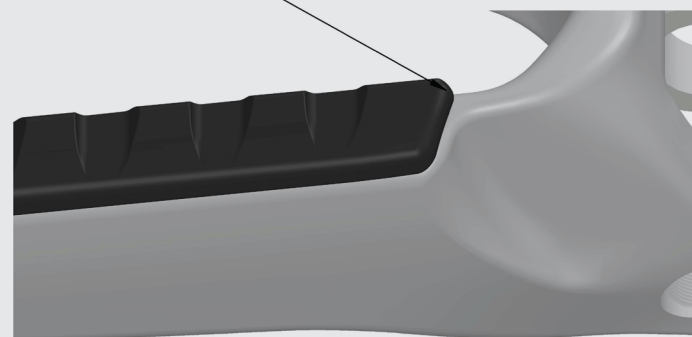

!!! ATTENTION: ENSURE CORRECT ALIGNMENT!