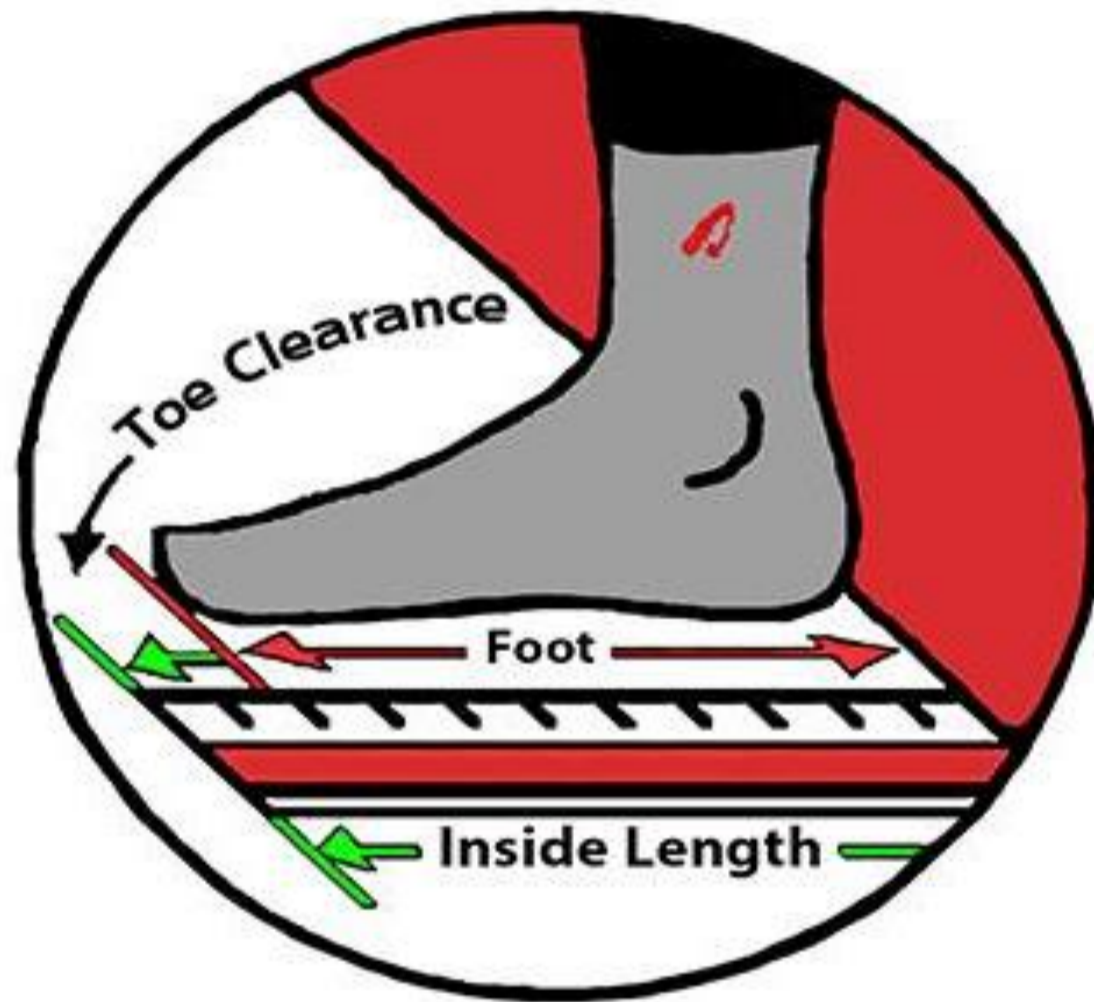

Sizing is easy, order your regular sneaker size, but go up one size if you have big wide feet.

Or, you can follow this sizing method...

Place your heel against a wall and measure out to the end of your big toe.

The boot's **inside length** (listed below) should be **15-20mm longer** than your feet.

This measurement gives you the correct toe clearance for safety and comfort.

Men's Sizing		
EURO	USA	NOTE
38	4	255mm inside length
39	5	260mm inside length
40	6	265mm inside length
41	7	270mm inside length
42	8	280mm inside length
43	9	285mm inside length
44	10	290mm inside length
45	11	300mm inside length
46	12	305mm inside length
47	13	310mm inside length
48	14	315mm inside length
49	15	320mm inside length
50	16	325mm inside length